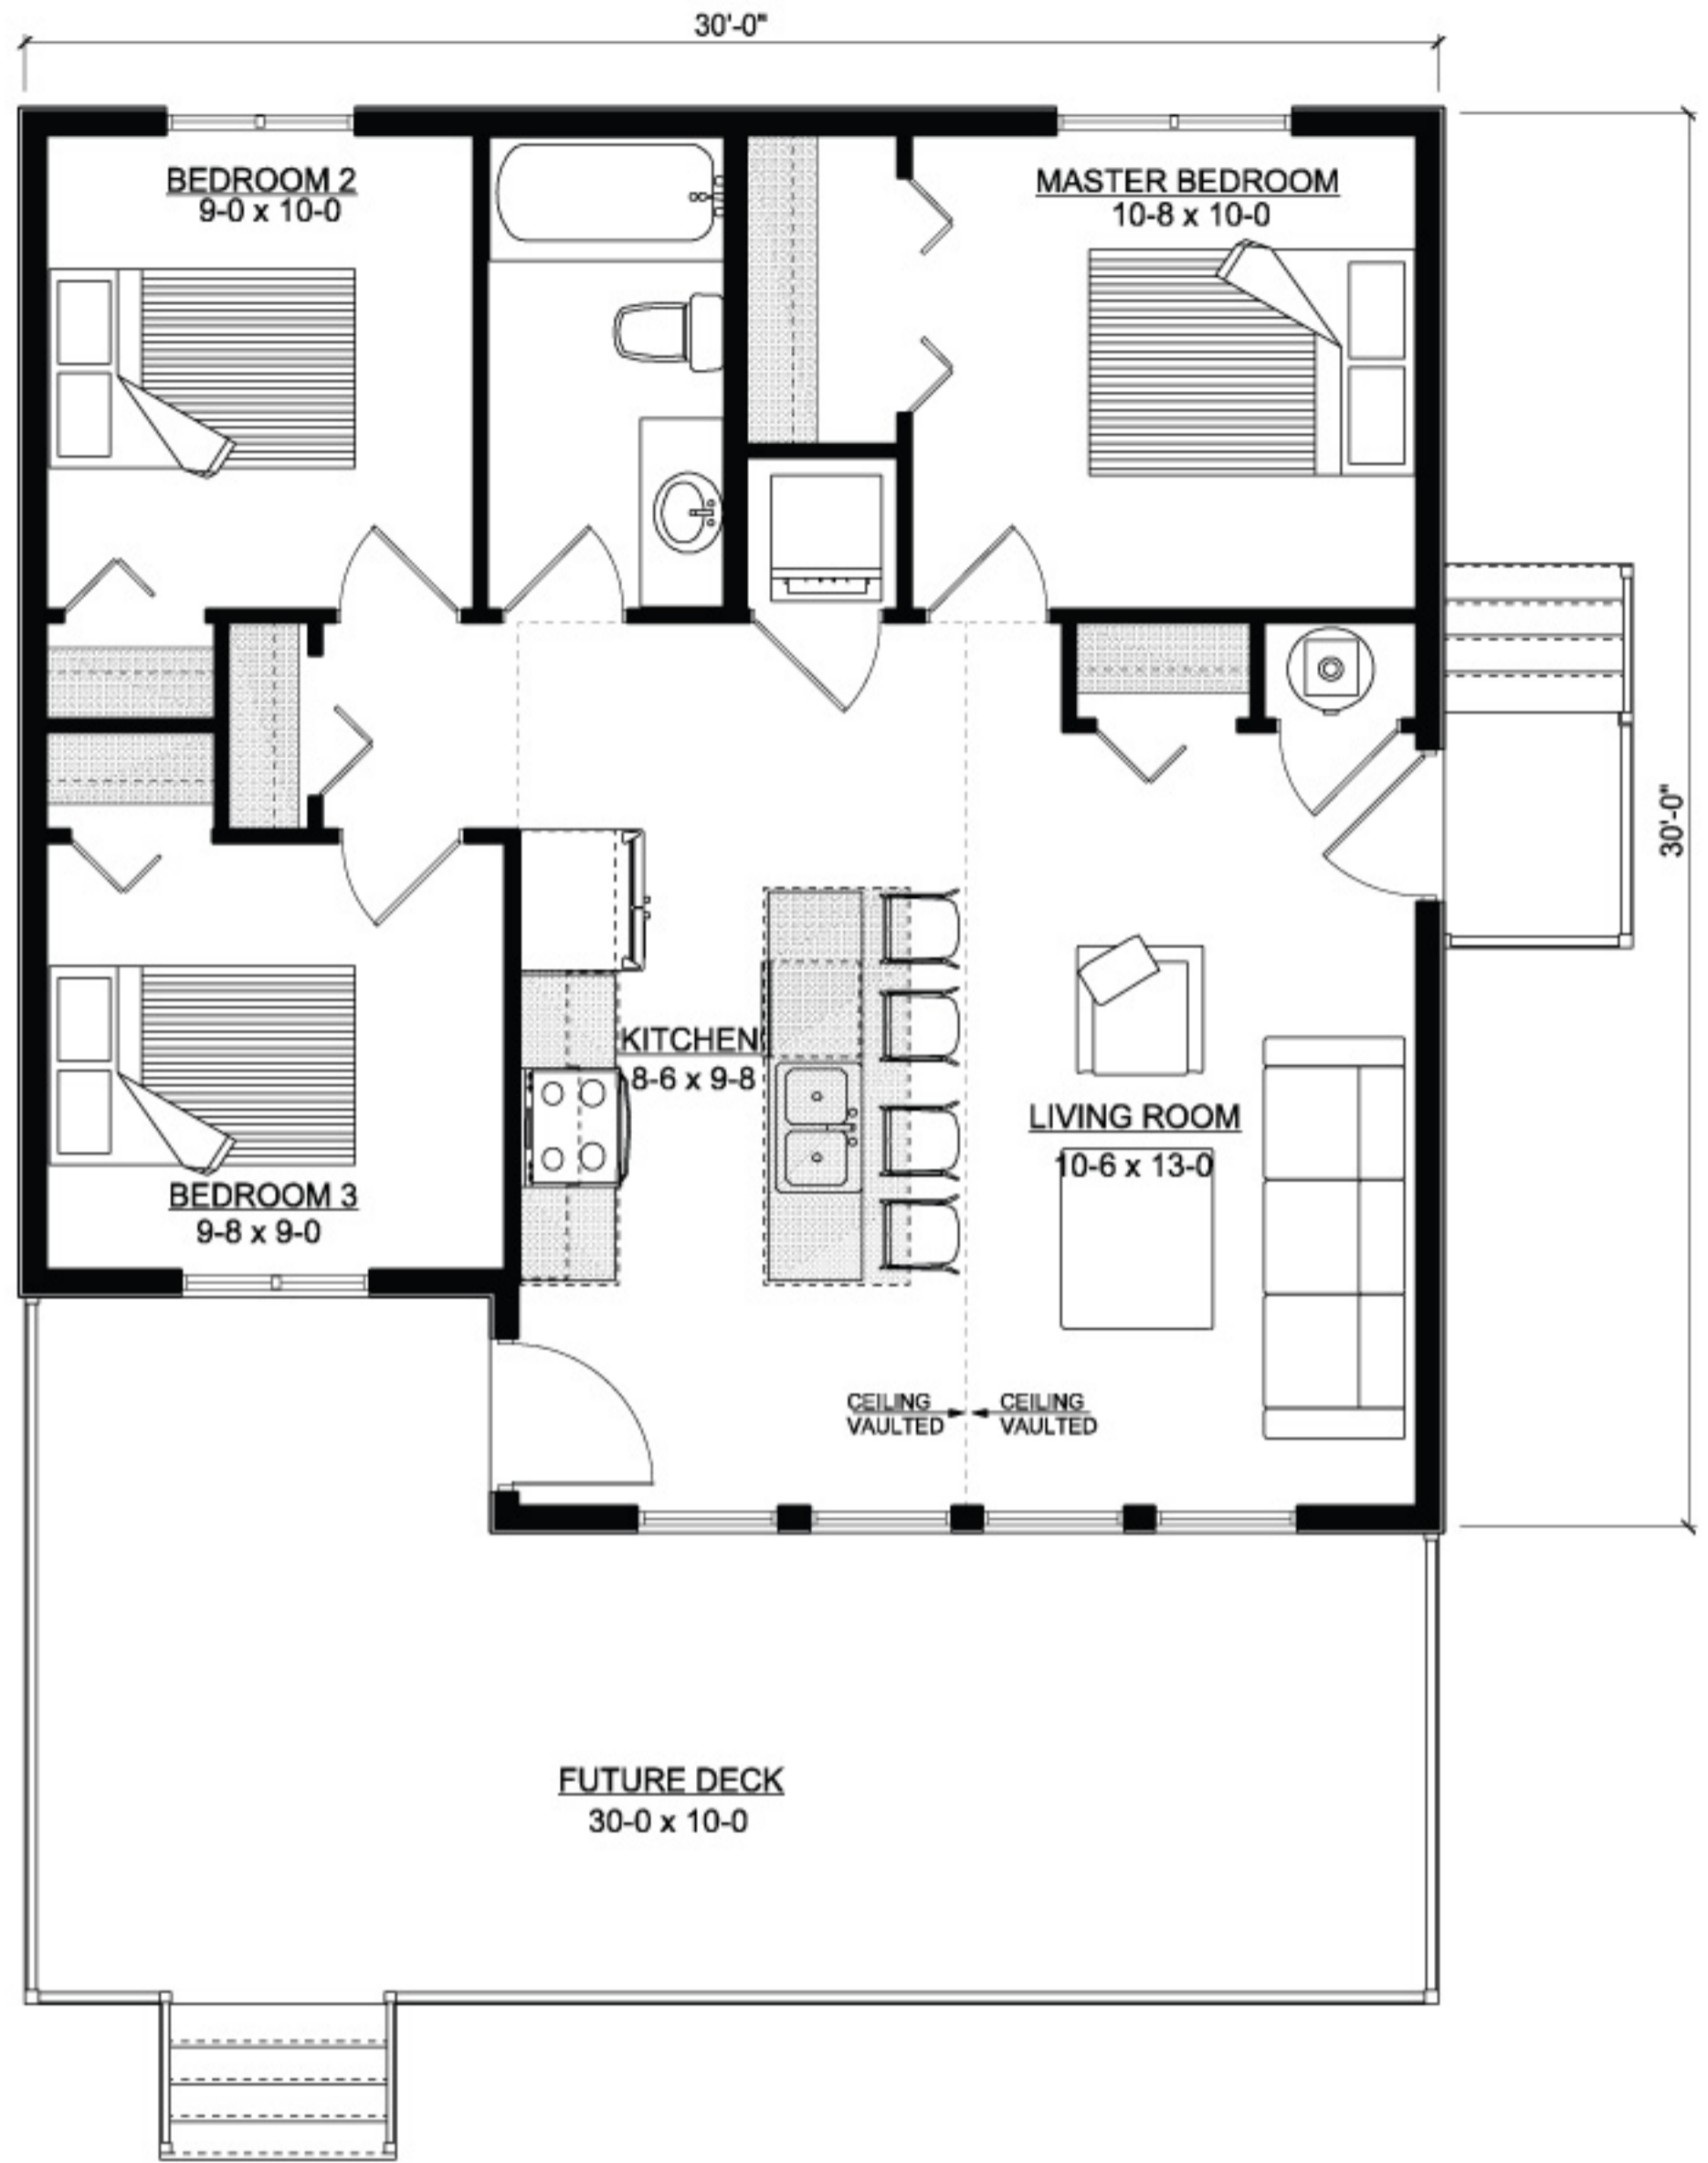

ONLY
\$229,900

FRONT ELEVATION

The Sunstone at Shores on Cowan Lake

This affordable 850 sq ft cabin is nestled in the boreal forest at Shores on Cowan Lake development. Only 15 minutes north of Big River, SK, Shores on Cowan is situated across from untouched crown reserve land. For details about Shores on Cowan, visit shoresoncowan.ca.

This 3 bedroom cabin has a great layout with not a single ounce of wasted space! It also features a large island in the bright open concept kitchen, dining and living room area making it feel very modern. Enjoy a short walk to the beach or private marina. Only \$229,900 + GST.

- 850 sq ft cabin
- Vaulted ceiling
- 3 bedrooms
- 1 full bathroom
- Laundry on main floor
- Large bright front-facing windows
- Large front deck
- Front & side entrances

 **Prairie Castle**
DEVELOPMENTS LTD

306-933-9700

FOR MORE HOUSE PLANS LIKE THIS VISIT WWW.PRAIRIECASTLE.COM

Shared Aluminum Boat Dock

The Sunstone
850 sq ft Cabin