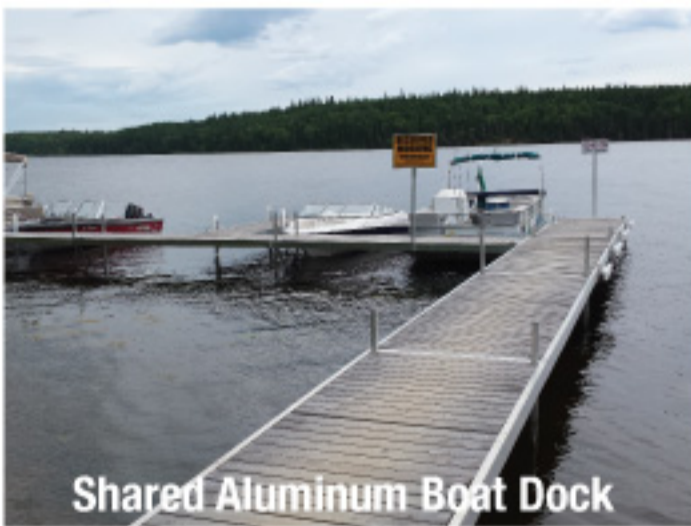

Shared Aluminum Boat Dock