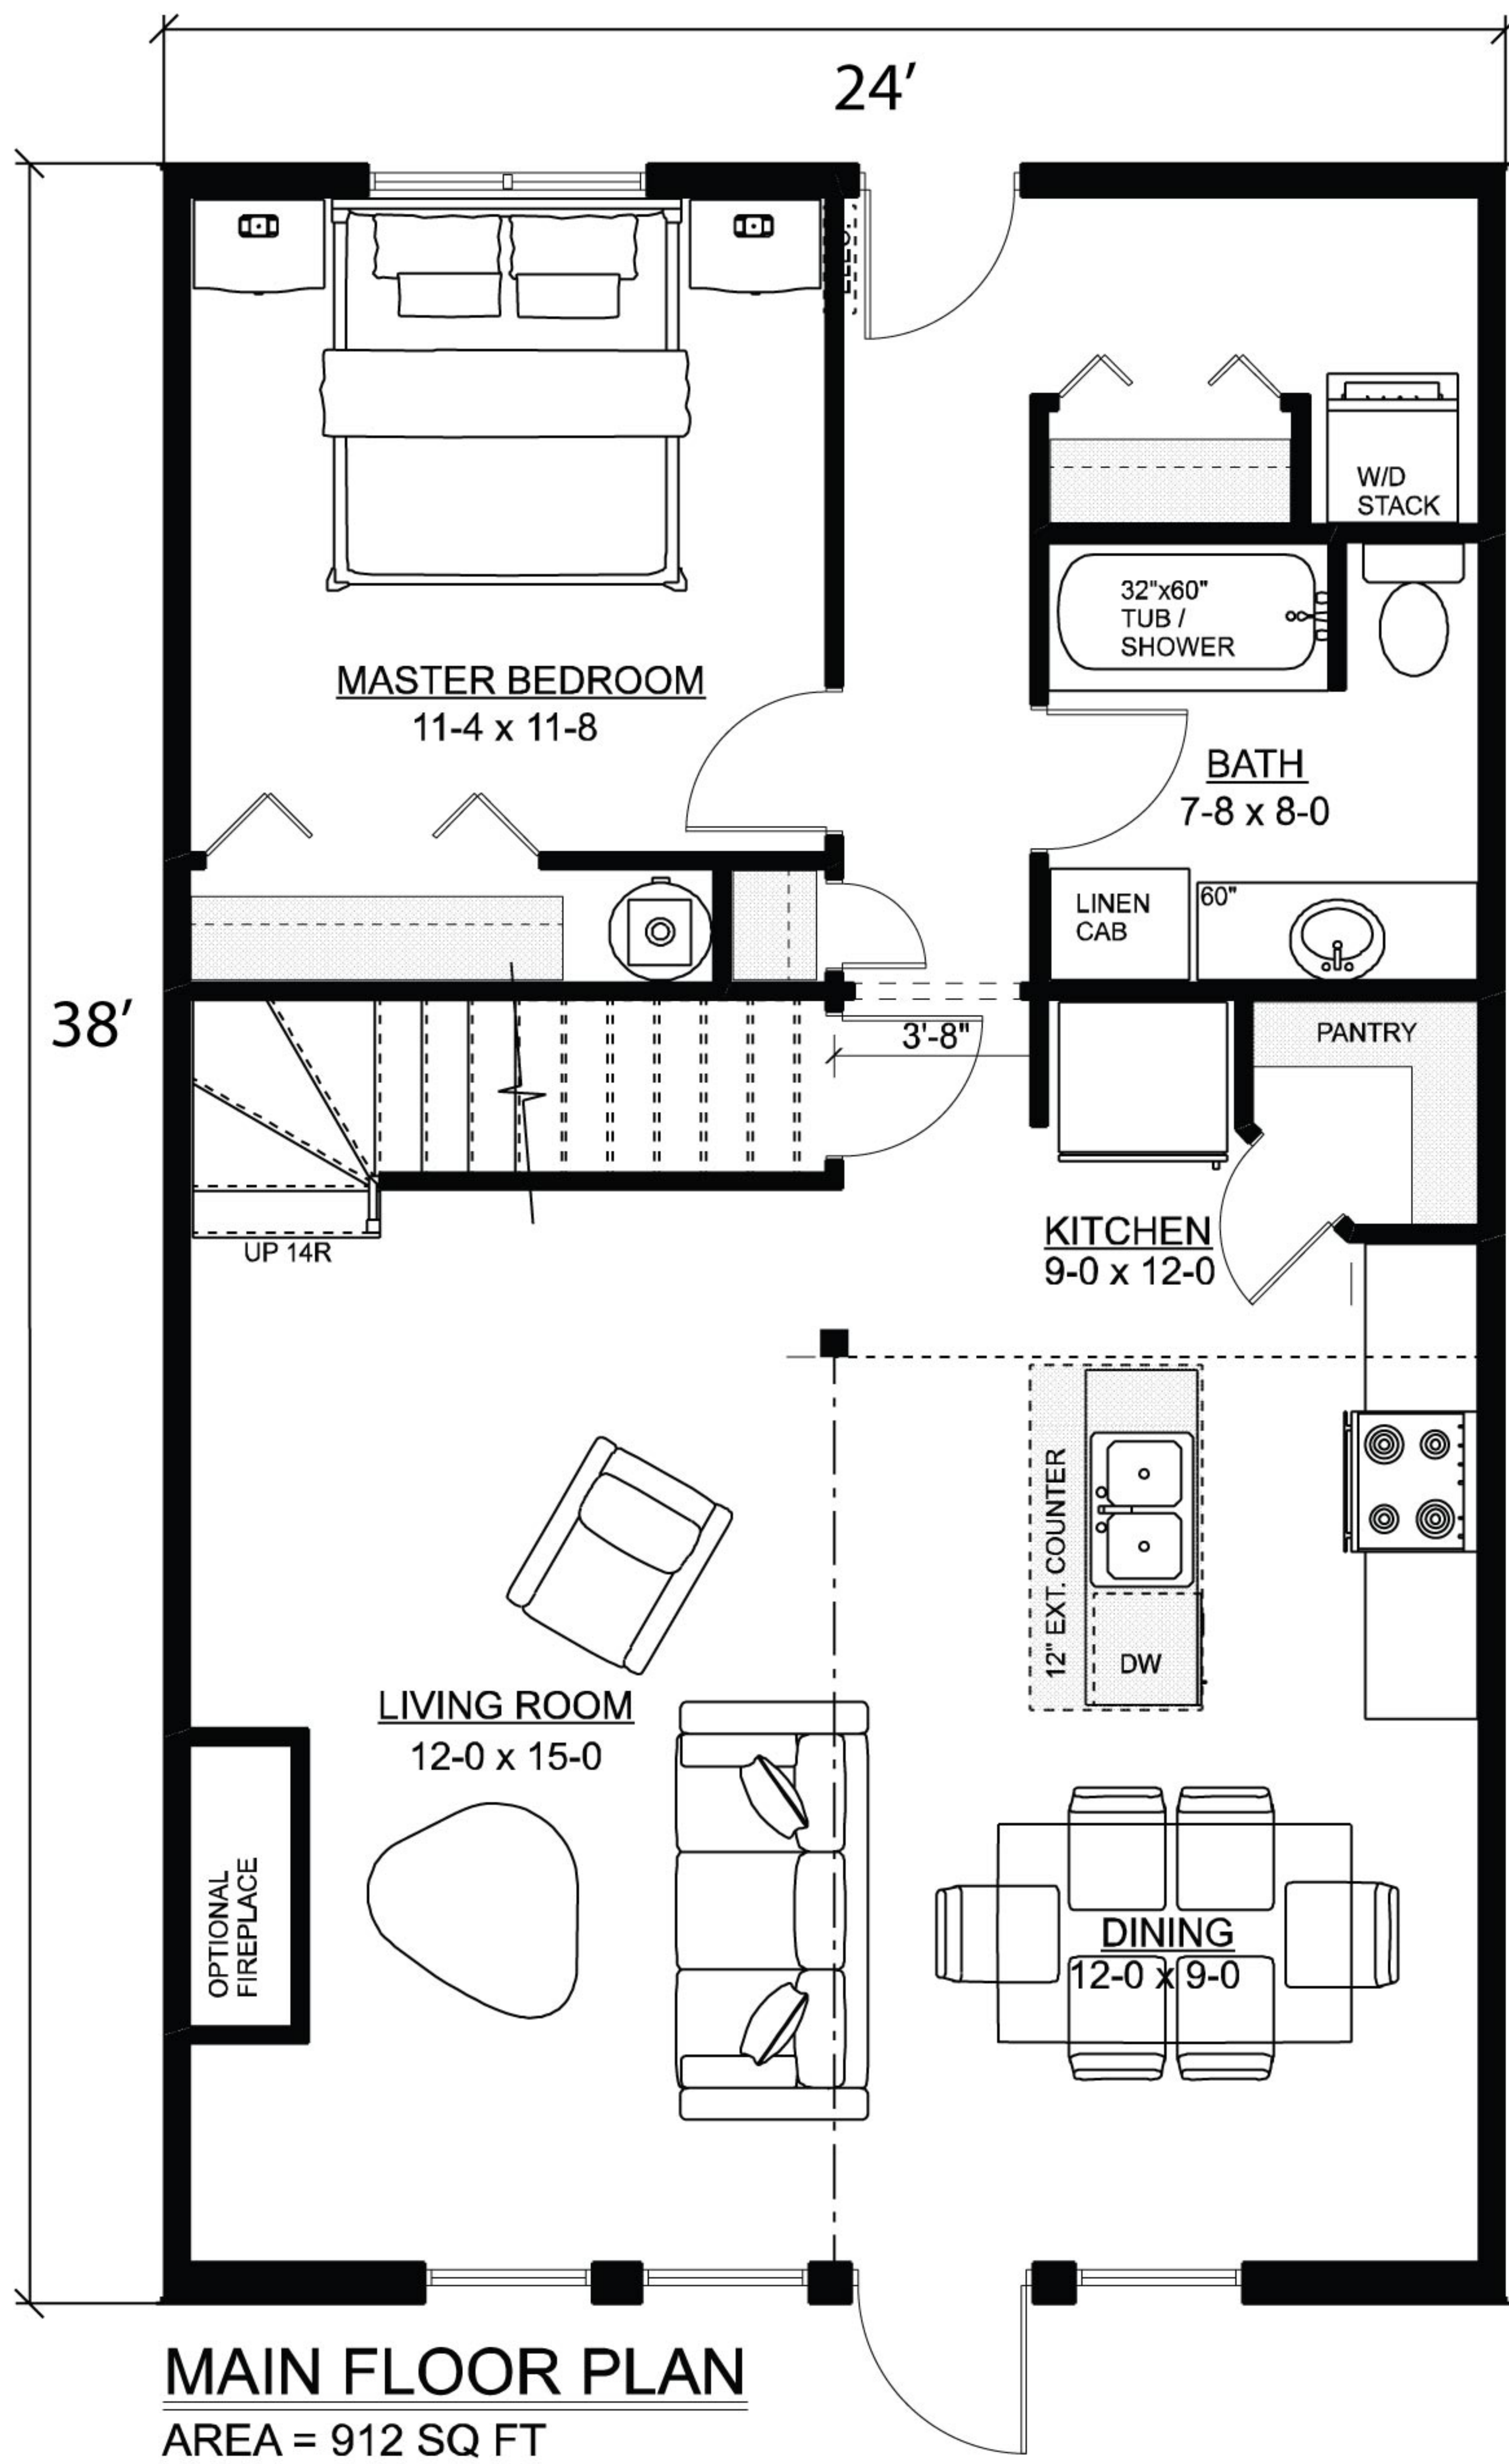

The Moonstone IV

"The Moonstone IV" is like "The Moonstone III", only it features a rear entry instead of a side entry. It is a 1,349 square-foot three bedroom, loft-style RTM cabin with vaulted ceilings and large windows. There is a full bathroom on each level, with stackable laundry and master bedroom on the main floor.

The kitchen, dining and living rooms are all at the front of the cabin. Add a deck off the front and it makes for a great lakefront cabin. The view is also enjoyed from the 2nd storey loft area.

- 1,349 sq ft two-story cabin
- Loft open to below
- Vaulted ceiling
- 3 bedrooms
- 2 full bathrooms
- Laundry on main floor
- Large bright front-facing windows

306-933-9700

FOR MORE HOUSE PLANS LIKE THIS VISIT WWW.PRAIRIECASTLE.COM

The Moonstone IV

1349 sq ft RTM Cabin with Loft