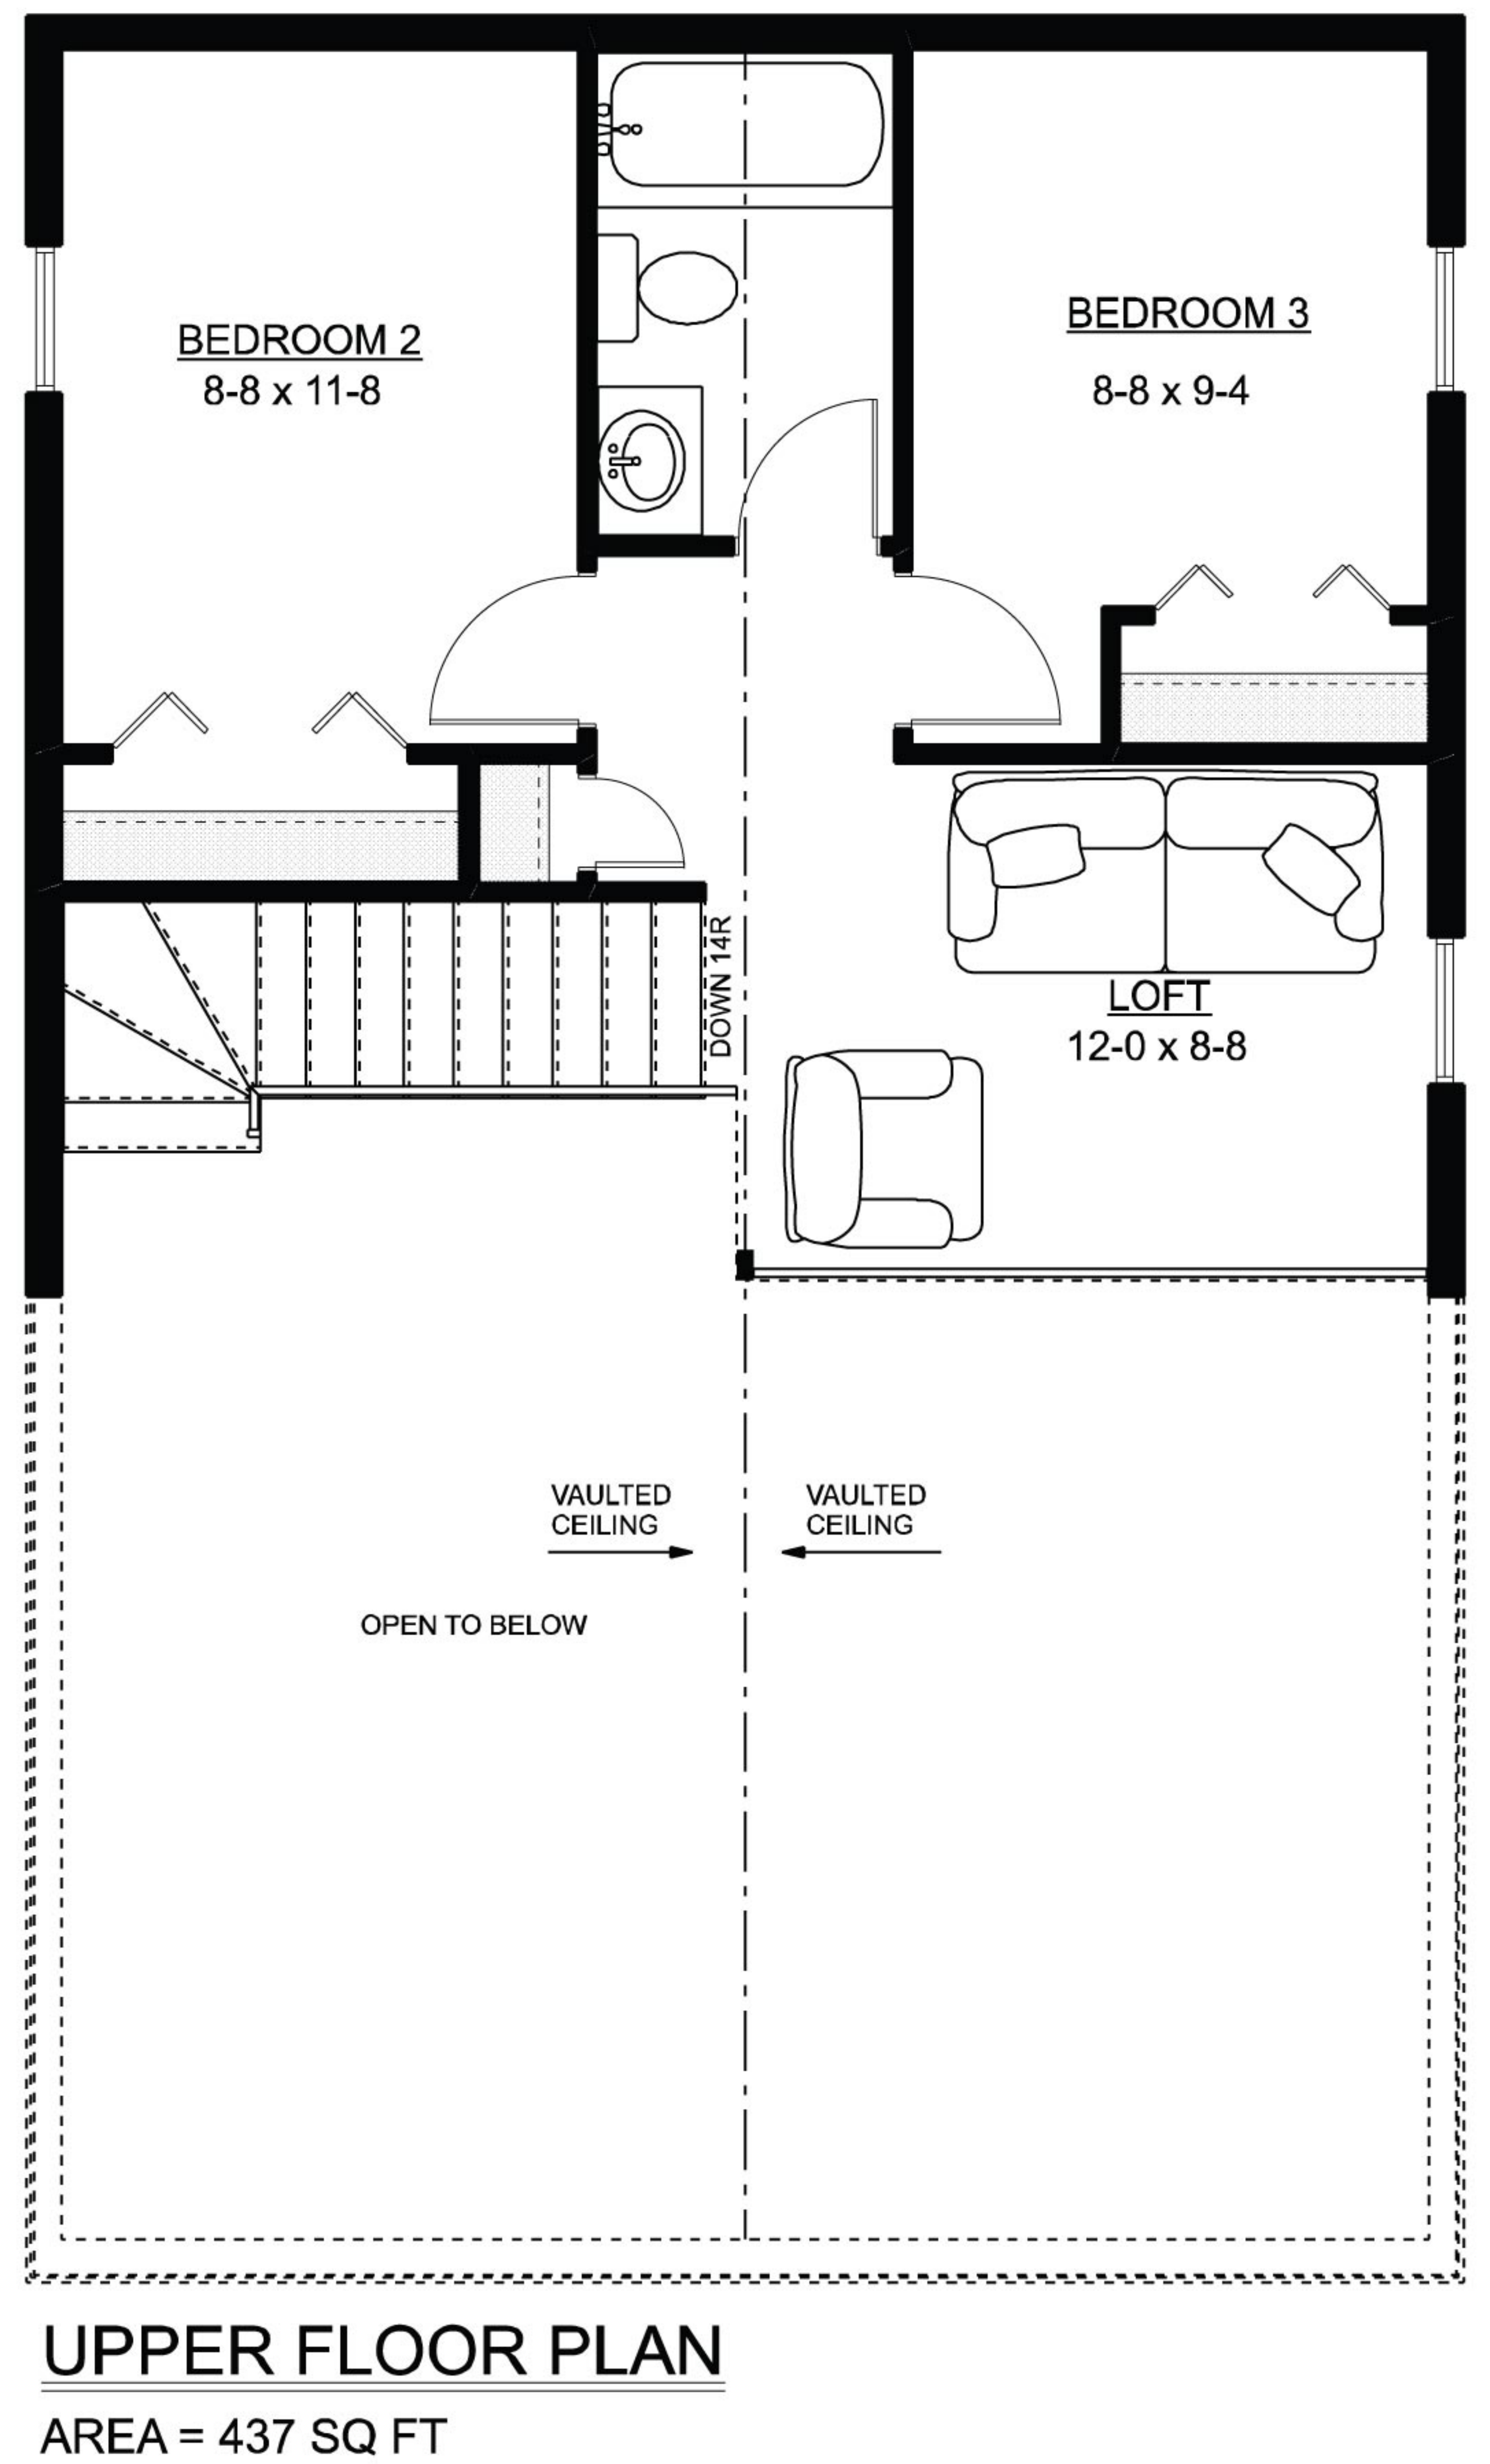

The Moonstone IV

"The Moonstone IV" is like "The Moonstone III", only it features a rear entry instead of a side entry. It is a 1,349 square-foot three bedroom, loft-style RTM cabin with vaulted ceilings and large windows. There is a full bathroom on each level, with stackable laundry and master bedroom on the main floor.

The kitchen, dining and living rooms are all at the front of the cabin. Add a deck off the front and it makes for a great lakefront cabin. The view is also enjoyed from the 2nd storey loft area.

- 1,349 sq ft two-story cabin
- Loft open to below
- Vaulted ceiling
- 3 bedrooms
- 2 full bathrooms
- Laundry on main floor
- Large bright front-facing windows

306-933-9700

FOR MORE HOUSE PLANS LIKE THIS VISIT WWW.PRAIRIECASTLE.COM

The Moonstone IV

1349 sq ft RTM Cabin with Loft