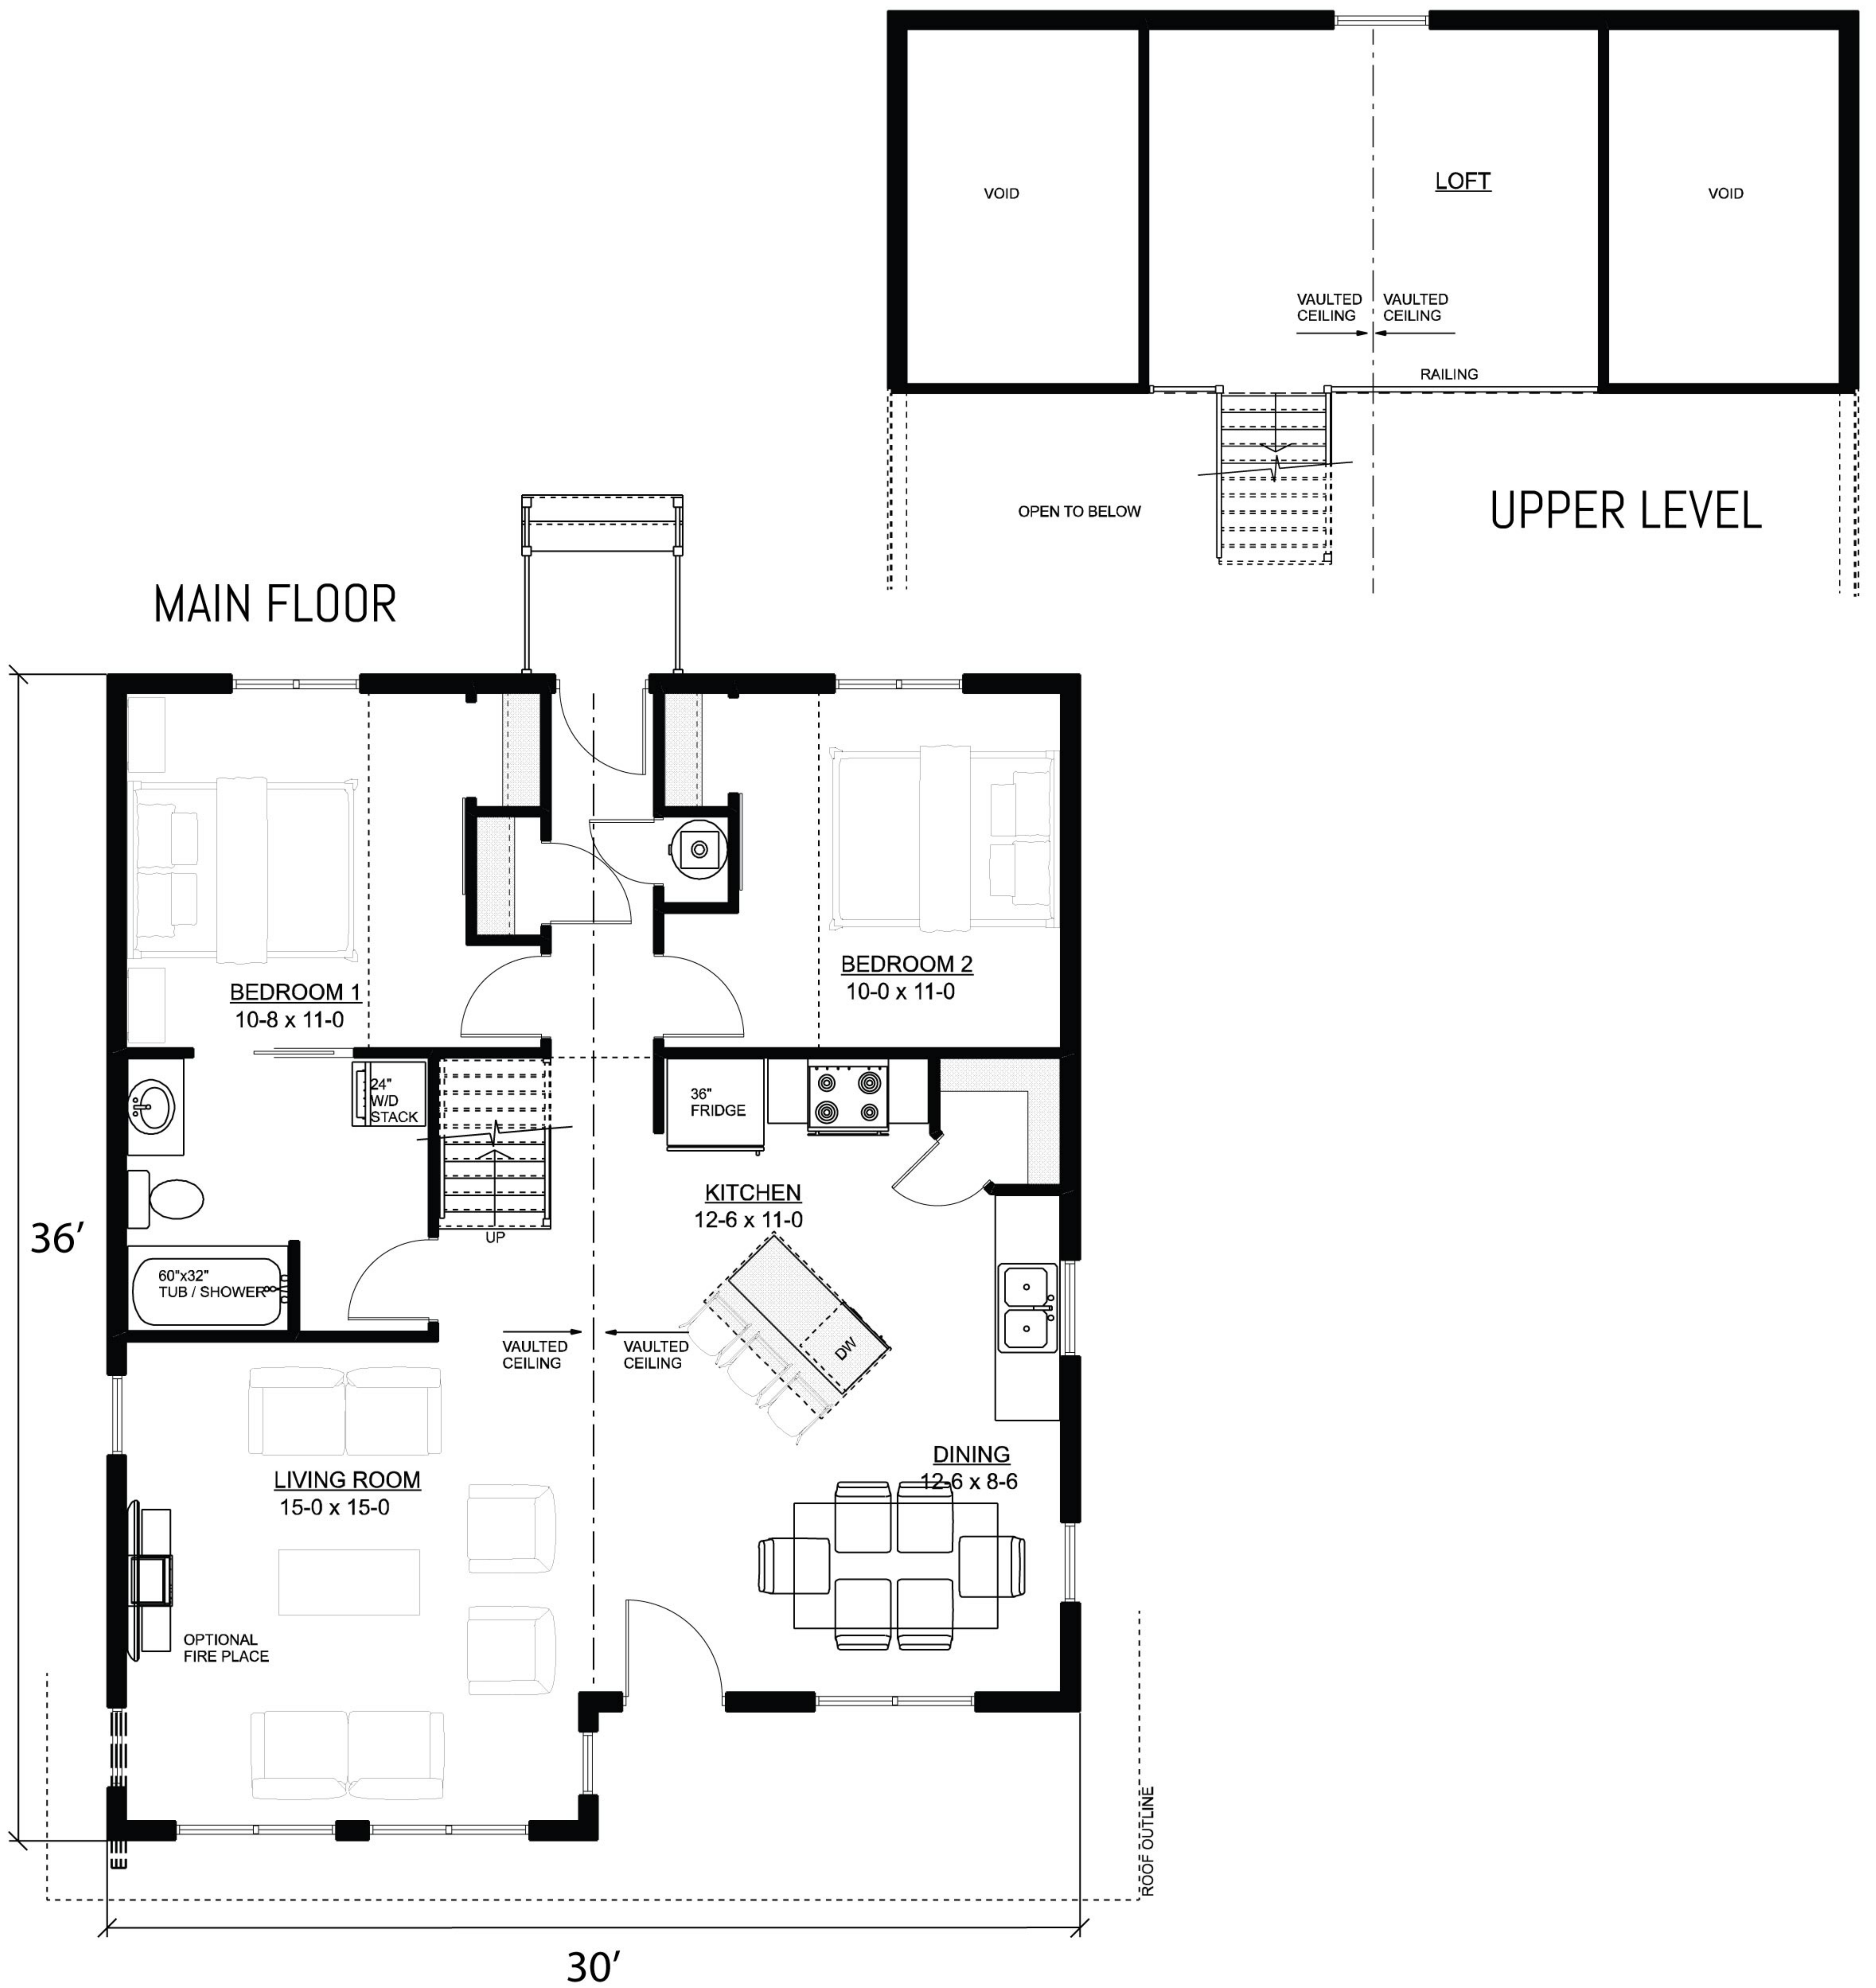

# The Shale

"The Shale" is perfect layout to be facing the lake or beautiful scenery.

It is 2 bedrooms on the main with the optional loft area to be the 3rd bedroom or open area for a loft view. Not an ounce of space is wasted and extra storage is also available in the loft. Wide open kitchen, dining and living room with optional fireplace.

- 1,180 sq ft two-story cabin
- Optional fireplace
- Vaulted ceiling
- 2 or 3 bedrooms
- Kitchen island with breakfast bar
- Laundry on the main floor
- Large bright front-facing windows

 **Prairie Castle**  
DEVELOPMENTS LTD

# The Shale

1180 sq ft Cabin with Loft