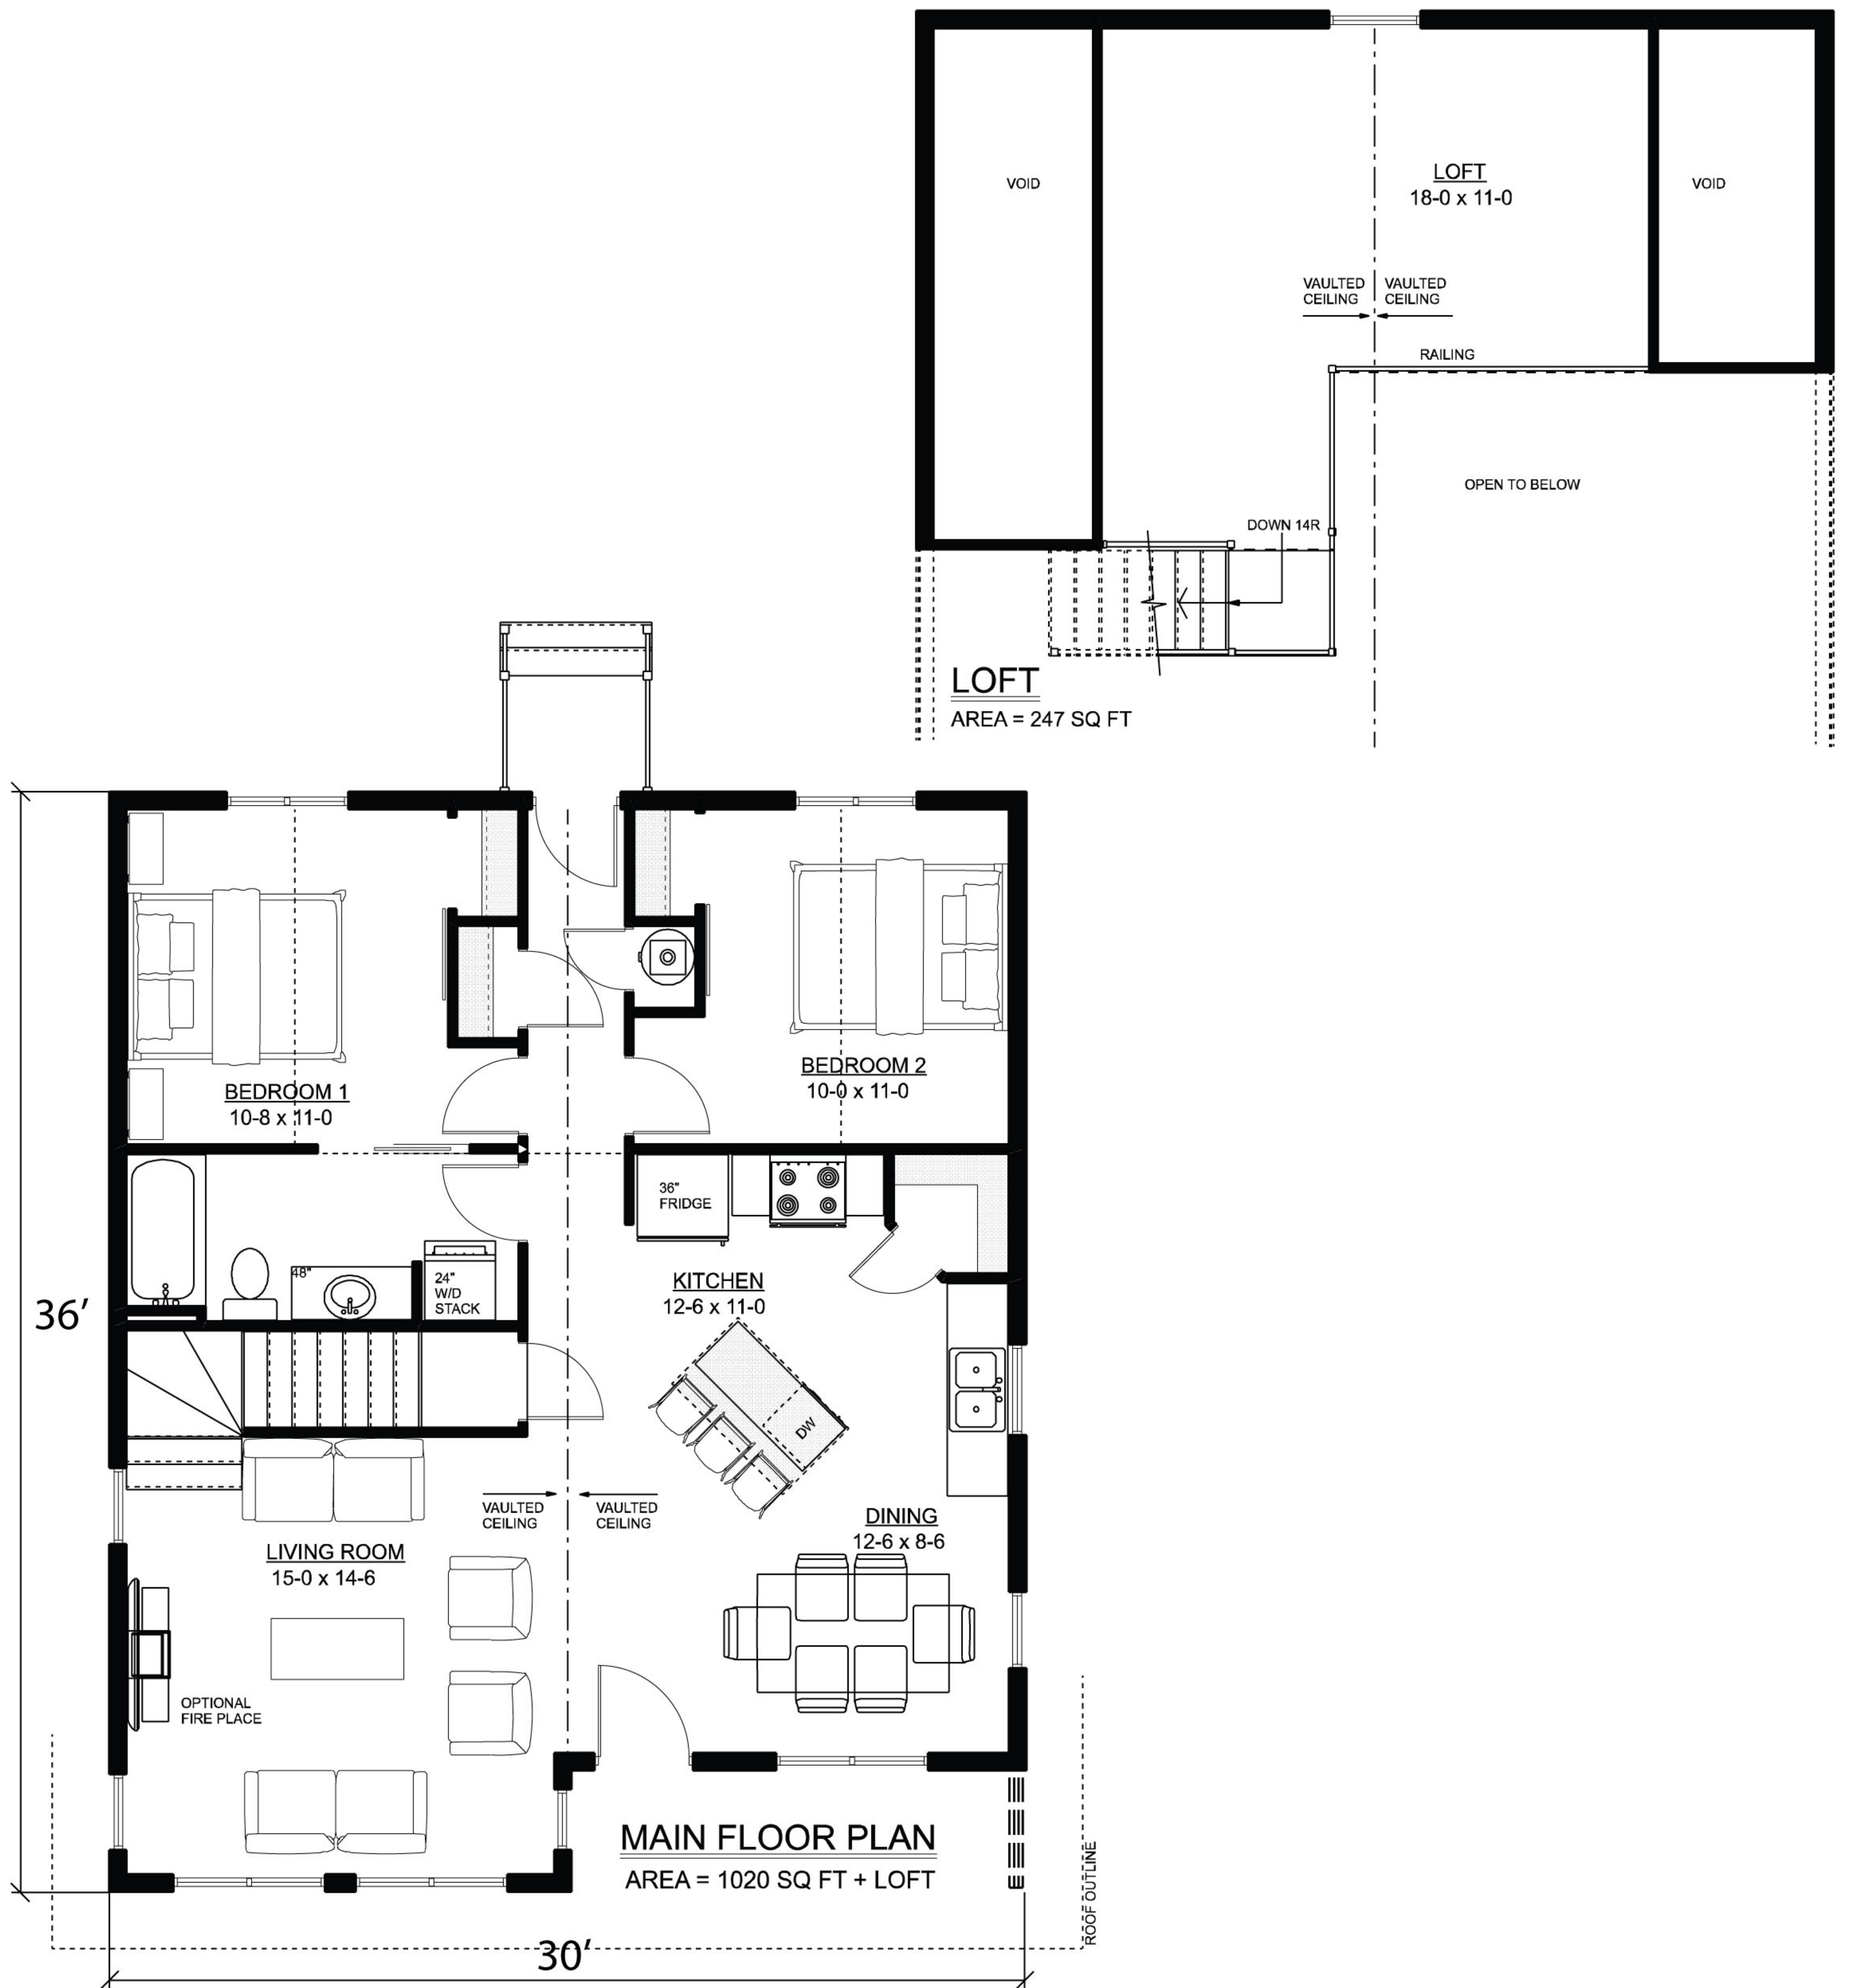

# The Shale II

The "Shale II" is a 1267 sq ft two bedroom, one bathroom cabin. The loft is larger and more spacious than the Shale I, and can fit two double beds.

The Master bedroom has an adjoining jack and jill bathroom and closet with barn door.

Optional stairwell going to a basement for those who desire a full basement.

Check out the virtual tour on our website and see wall to wall windows which will give an amazing view!

- 1267 sq ft two-story cabin
- Optional fireplace
- Vaulted ceiling
- 2 bedrooms plus large loft
- Kitchen island with breakfast bar
- Walk-in pantry
- Laundry on the main floor
- Large bright front-facing windows
- Optional stairs to future basement

# The Shale II

1267 sq ft Cabin with Loft