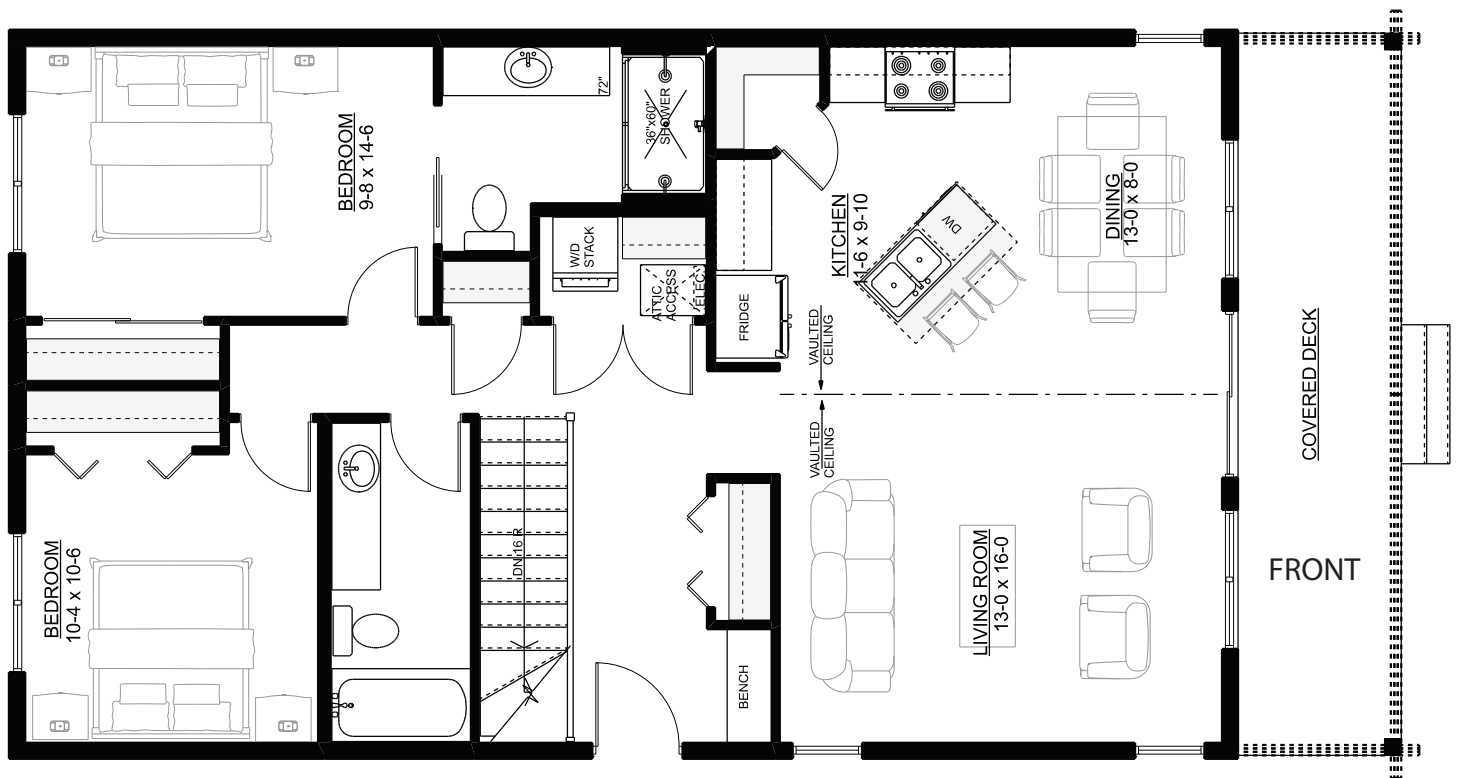

Beryl 2B

1144 SQ FT

2 BEDS

2 BATHS

FOOTPRINT 26' x 44'

Note: Future deck to be built on site by others.