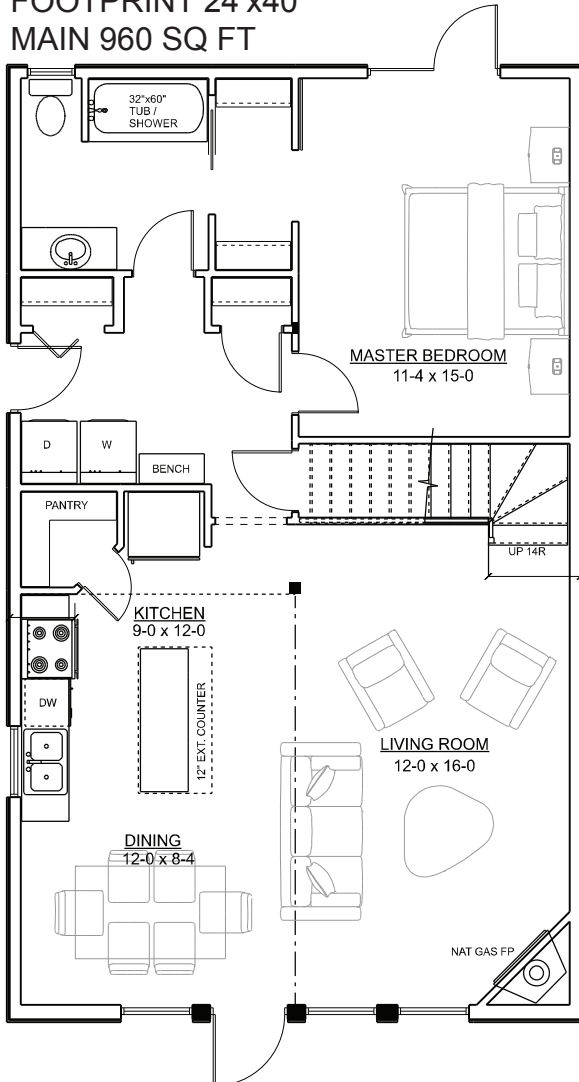

Moonstone 3B

1418 SQ FT

3 BEDS

2 BATHS

FOOTPRINT 24'x40'
MAIN 960 SQ FT

UPPER 458 SQ FT