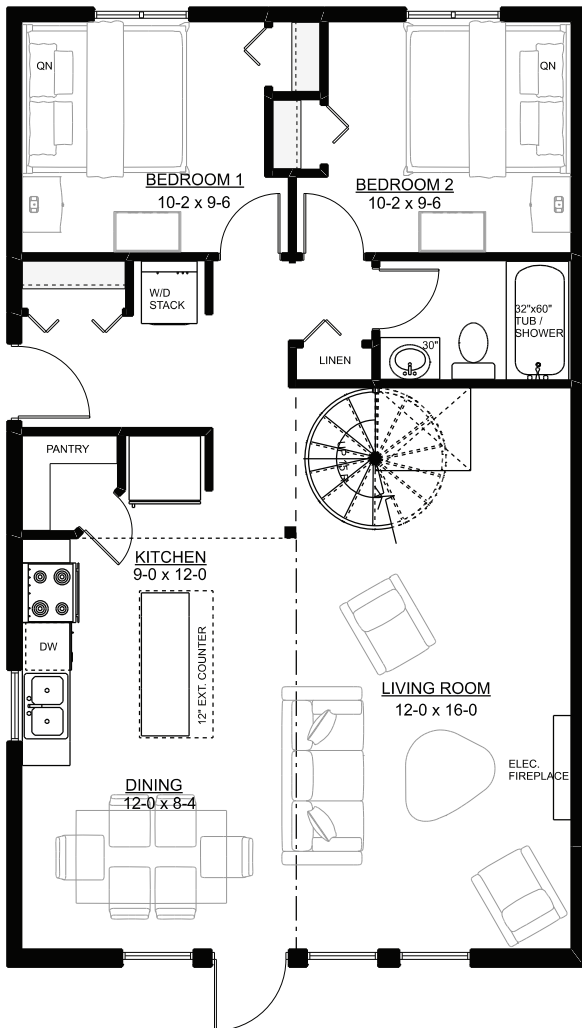

Moonstone 3C

1418 SQ FT

4 BEDS

2 BATHS

FOOTPRINT 24'x40' MAIN 960 SQ FT

UPPER 458 SQ FT