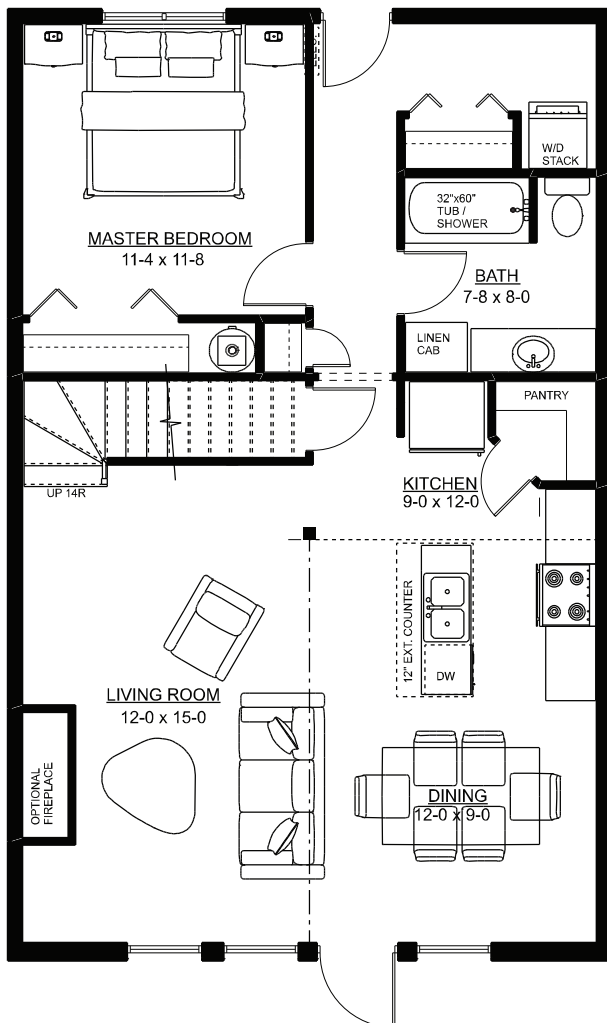

Moonstone 4

 1349 SQ FT
  3 BEDS
  2 BATHS

FOOTPRINT 24' x 38' MAIN 912 SQ FT

UPPER 458 SQ FT