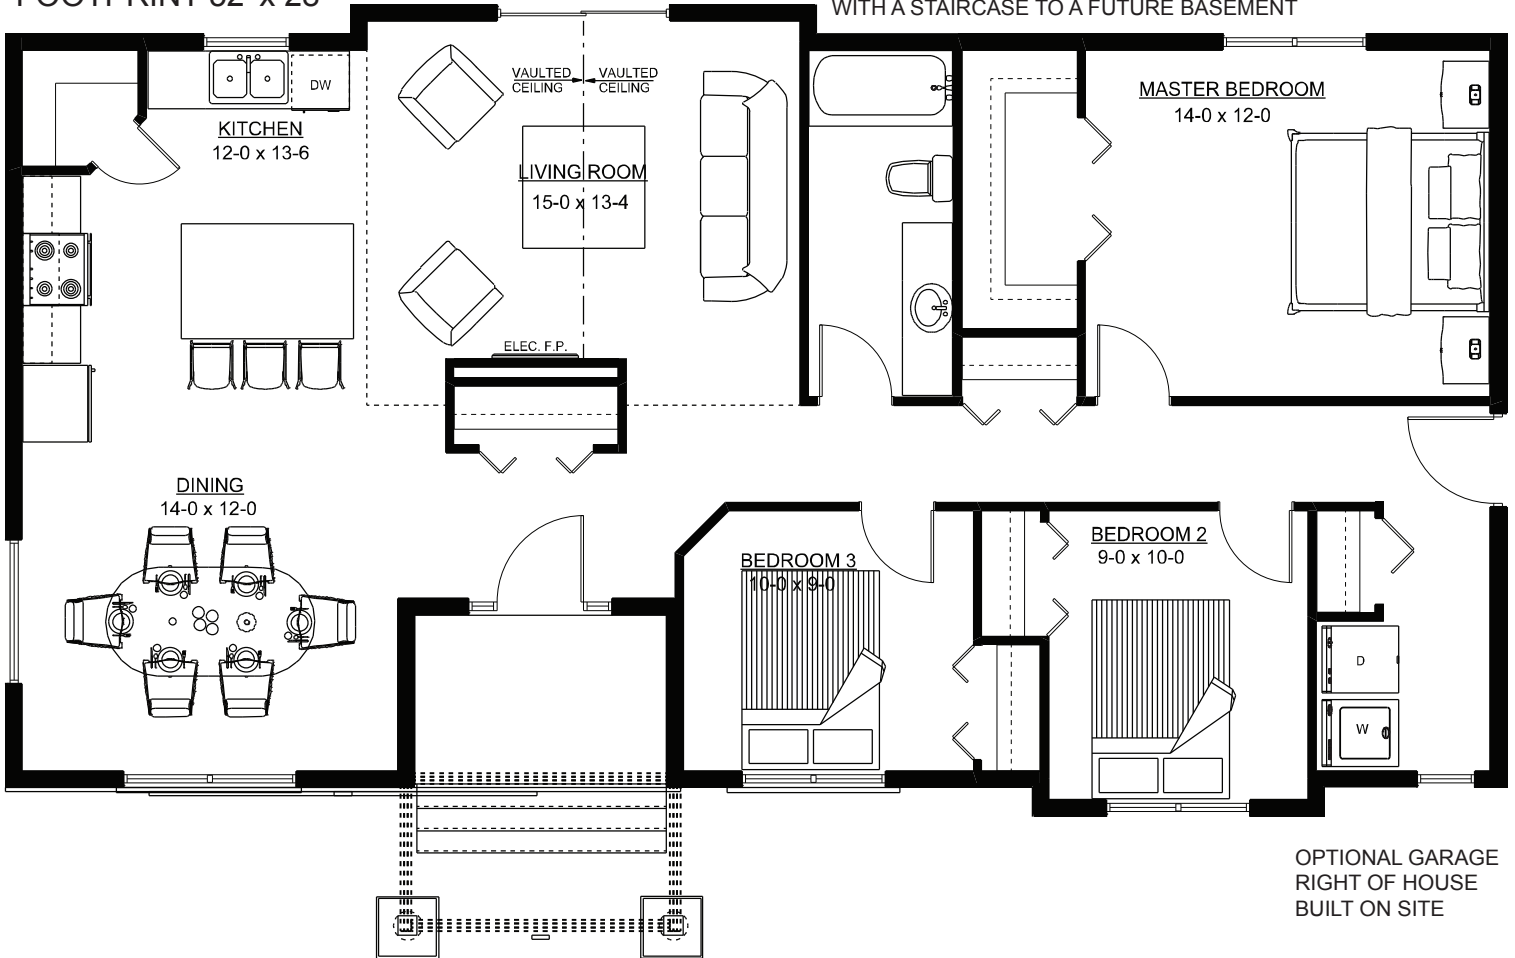

Topaz

1324 SQ FT

3 BEDS

1 BATH

FOOTPRINT 52' x 28'

OPTIONAL COVERED
DECK BUILT ON SITE

NOTE: ASK ABOUT OUR ALTERNATIVE PLAN
WITH A STAIRCASE TO A FUTURE BASEMENT

OPTIONAL GARAGE
RIGHT OF HOUSE
BUILT ON SITE